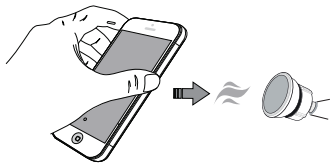

3

Installation of the smartphone onto the holder

3.1 Bring the smartphone close to the holder

RU

Установка смартфона на держателе

3.1 Поднесите смартфон к держателю