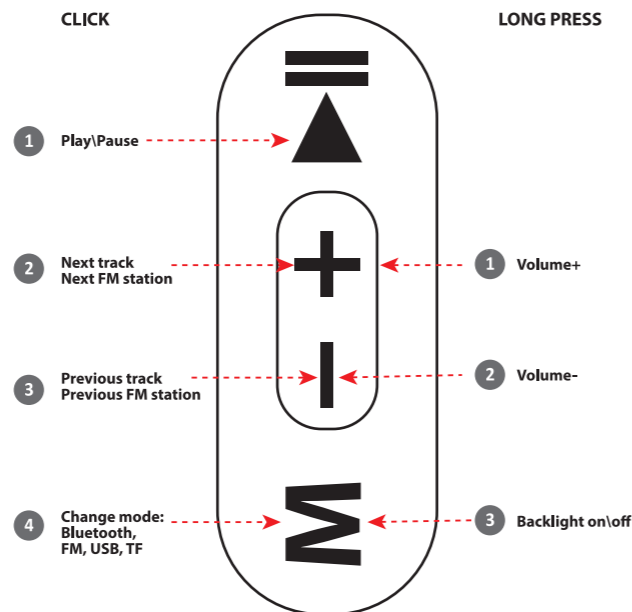

Enjoy S200

Portable speaker

Operation manual

1. Functions

*USB flash drive and TF drive must be up to 32GB in size and formatted in FAT32 system

2. Charging

3. Bluetooth connecton