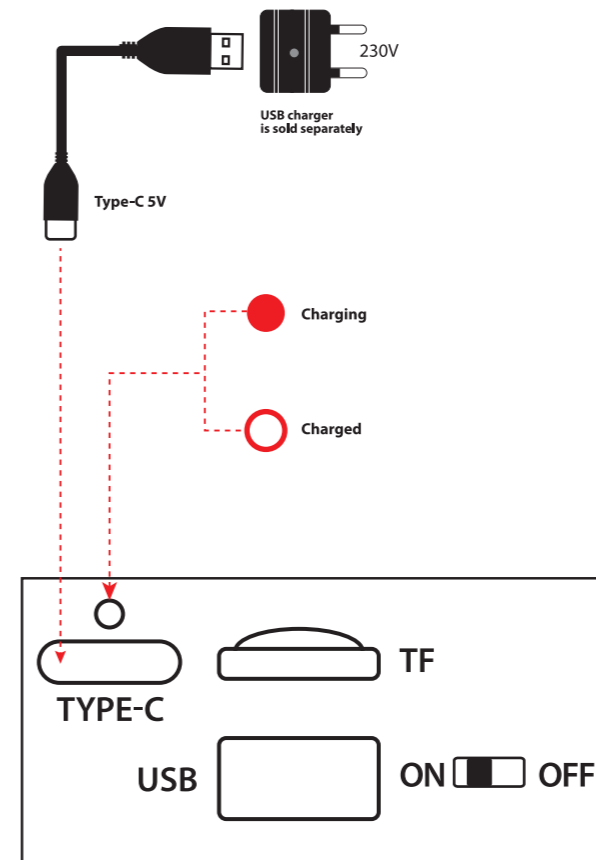

Enjoy S200

Portable speaker

Operation manual

1. Functions

*USB flash drive and TF drive must be up to 32GB in size and formatted in FAT32 system

2. Charging

3. Bluetooth connecton