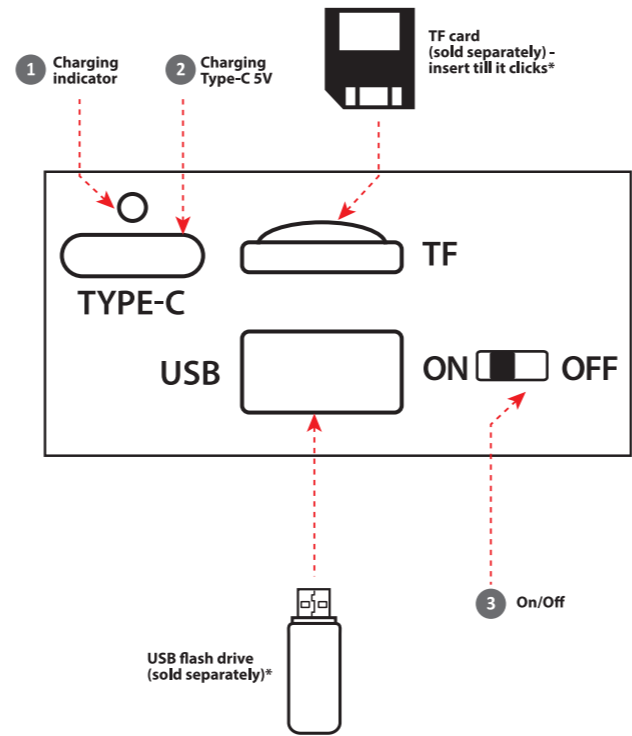

Enjoy S200

Portable speaker

Operation manual

1. Functions

*USB flash drive and TF drive must be up to 32GB in size and formatted in FAT32 system

2. Charging

3. Bluetooth connecton